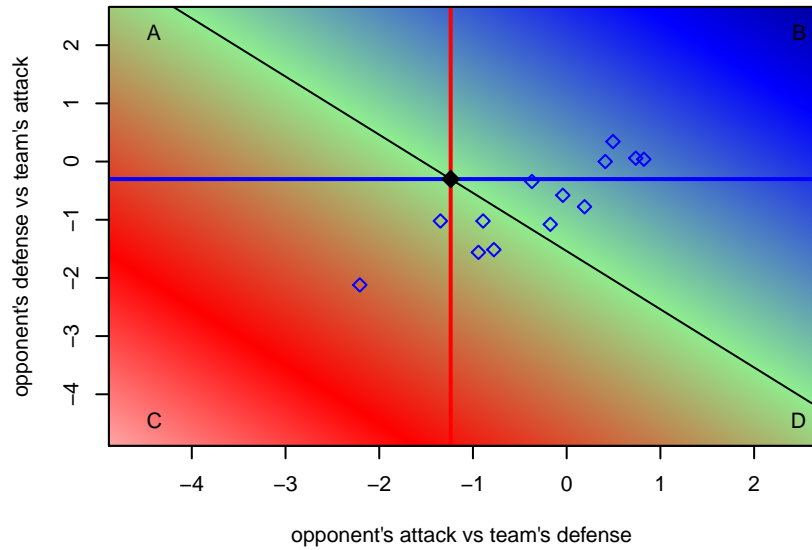

Venues played:
 2015 Spr Idaho D3 U12 North U12
 2015 Canyon Rim Classic U12 G U12
 2015 PVSC Spring Classic GU12

Twin Falls Rapids Blue G03
 Dots are actual minus expected GF (blue circles) and GA (red triangles).
 Blue line is smoothed change in attack strength. Red is smoothed change in defense strength.

**attack and defense variance (black dot)
relative to other teams
and top 10 in region**

**attack and defense rating
relative to others at age
and all opponents in last 13 months**

**attack and defense rating
relative to others at age
and all opponents in last 13 months**

Performance relative to 13 month average

Performance relative to 13 month average

Distribution of opponents
 Red = Lose zone, Blue = Win zone, Green = Even
 Black line separates win/lose zones

lot. A=Neither has attack advantage, B=Opponent has both attack and defense advantage, C=Opponent has both attack and defense disadvantage, D=Both have